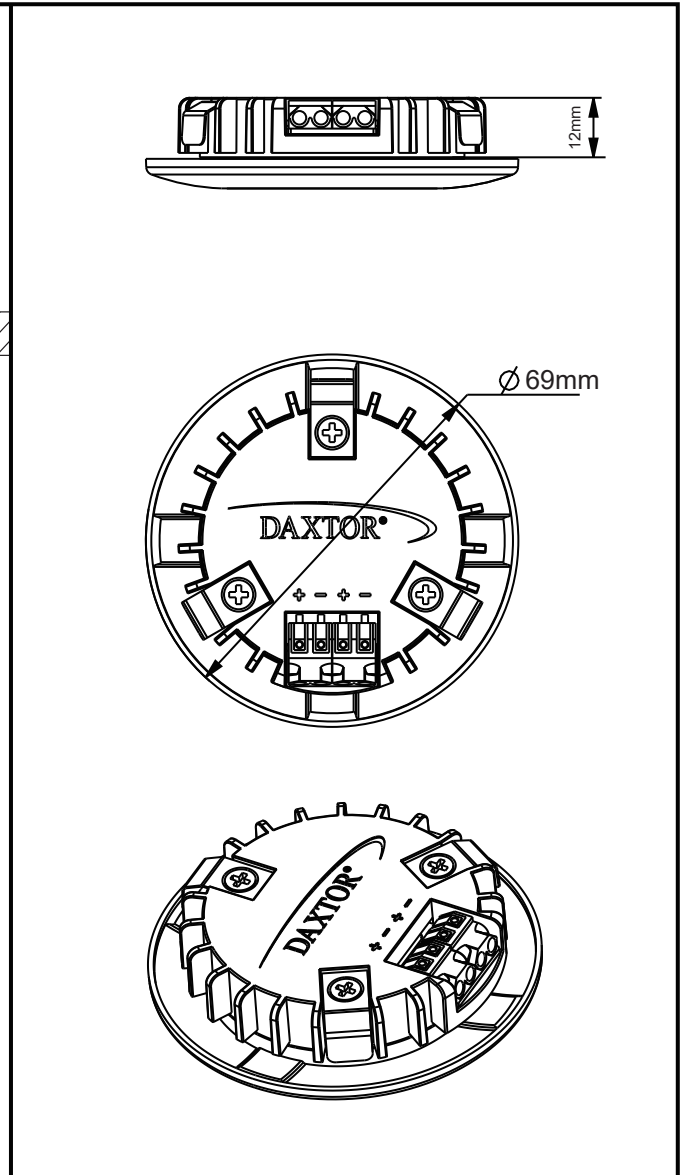

CE RoHS IP44

# Furniture DL 12

DC 6V 400mA

3W LED Ra90

EN: Instruction manual

EN: Minimum distance to flammable material in the beam direction.

EN: Only to be installed by an authorized electrician