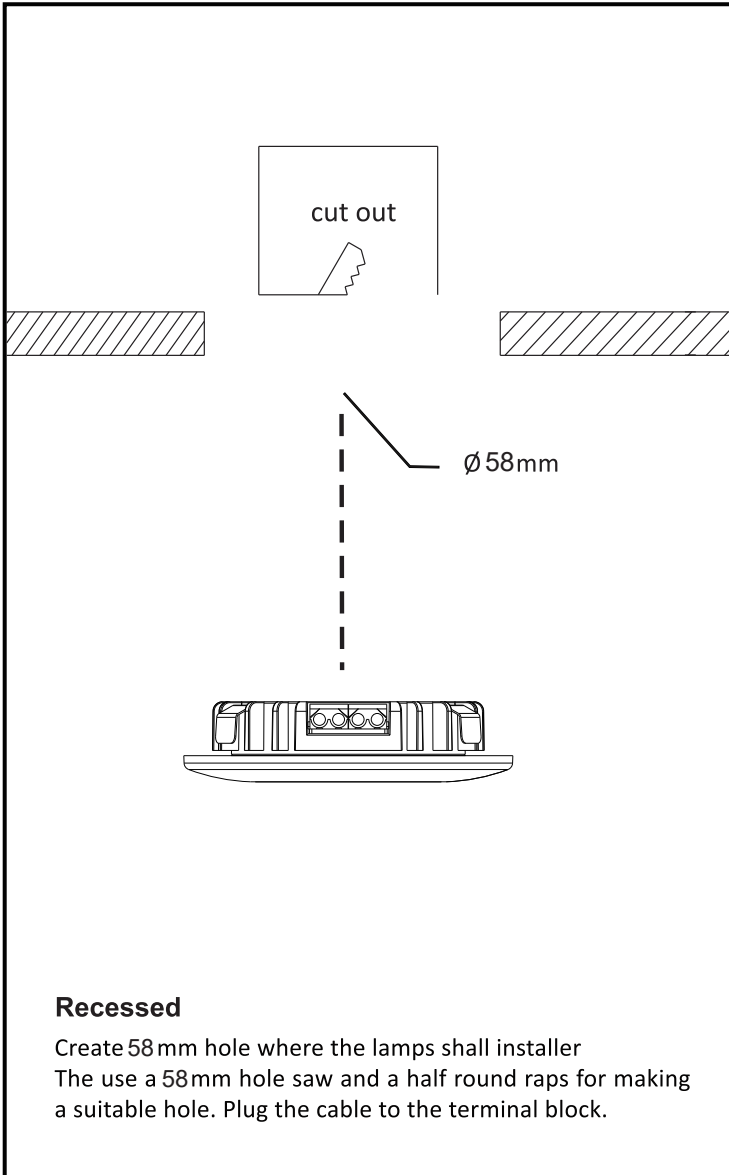

# Furniture DL 12

DC 6V 400mA

3W LED Ra90

EN: Instruction manual

EN: Minimum distance to flammable material in the beam direction.

EN: Only to be installed by an authorized electrician